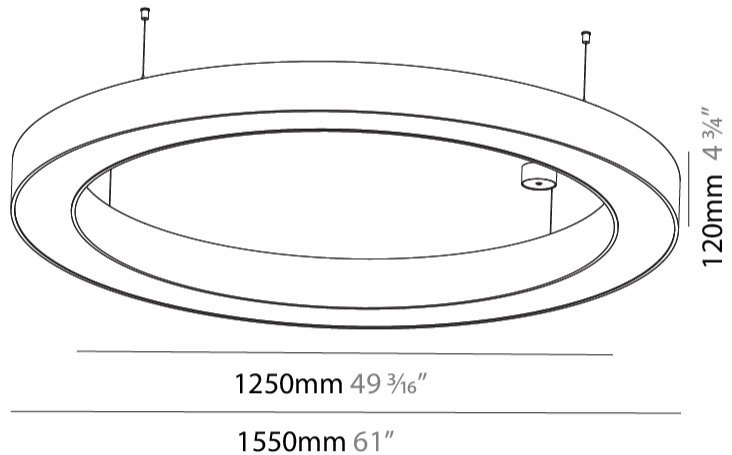

GENERAL

Series: Glorious
Subseries: Glorious
Brand: Prolight
Division: Architectural
Mounting Type: Suspension
Mounting Location: Ceiling
Subcategory: Ambient

PHYSICAL

Shape: Round
Diameter (mm): 1550
Diameter (in): 61
Height (mm): 120
Height (in): 4 ³/₄
Max. Overall Height (mm): 2120
Max. Overall Height (in): 83 ⁷/₁₆
Light Distribution: Direct
Weight (kg): 16.737
Weight (lbs): 36.82
Diffuser: PMMA - Opal or Micro-Prism
Fixture Finish: SSR / BKV / CWI / CRY / HAB / UFT / ITA / RUA / FTG / MYG / LOD / PUS / FRO / FUP / KIA / POP / BLS / SPG / MEY / GOH / GUM / CHC / COM / ABZ / JAG / OBR / MOS / ROR
Fixture Material: Aluminum

ELECTRICAL

Lamp Type: LED (Zhaga Standard)
Input Wattage (W): 75
Total Output Wattage (W): 60 / 48 (3500K)
Dimming: Non-Dimming / Phase Dimming (120Vac only) / 0-10V Dimming
Driver Included: Yes
Driver Location: Integrated
Driver Type: Constant Current
Driver Class: Class 2
Input Voltage (V): 120 - 277
Constant Current (MA): 350 / 700/800 (3500K)

LED

Color Temperature (°K): 3000 / 3500 / 4000
Max. Delivered Lumen (lm): 6920 / 7164 / 7310
CRI: >80 CRI
Efficiency (%): 0.65
Lamp Life (hrs): 50000

OPTICAL

RATINGS AND CERTIFICATIONS

Certified By: Certified for North American Standards
IP rating: IP20